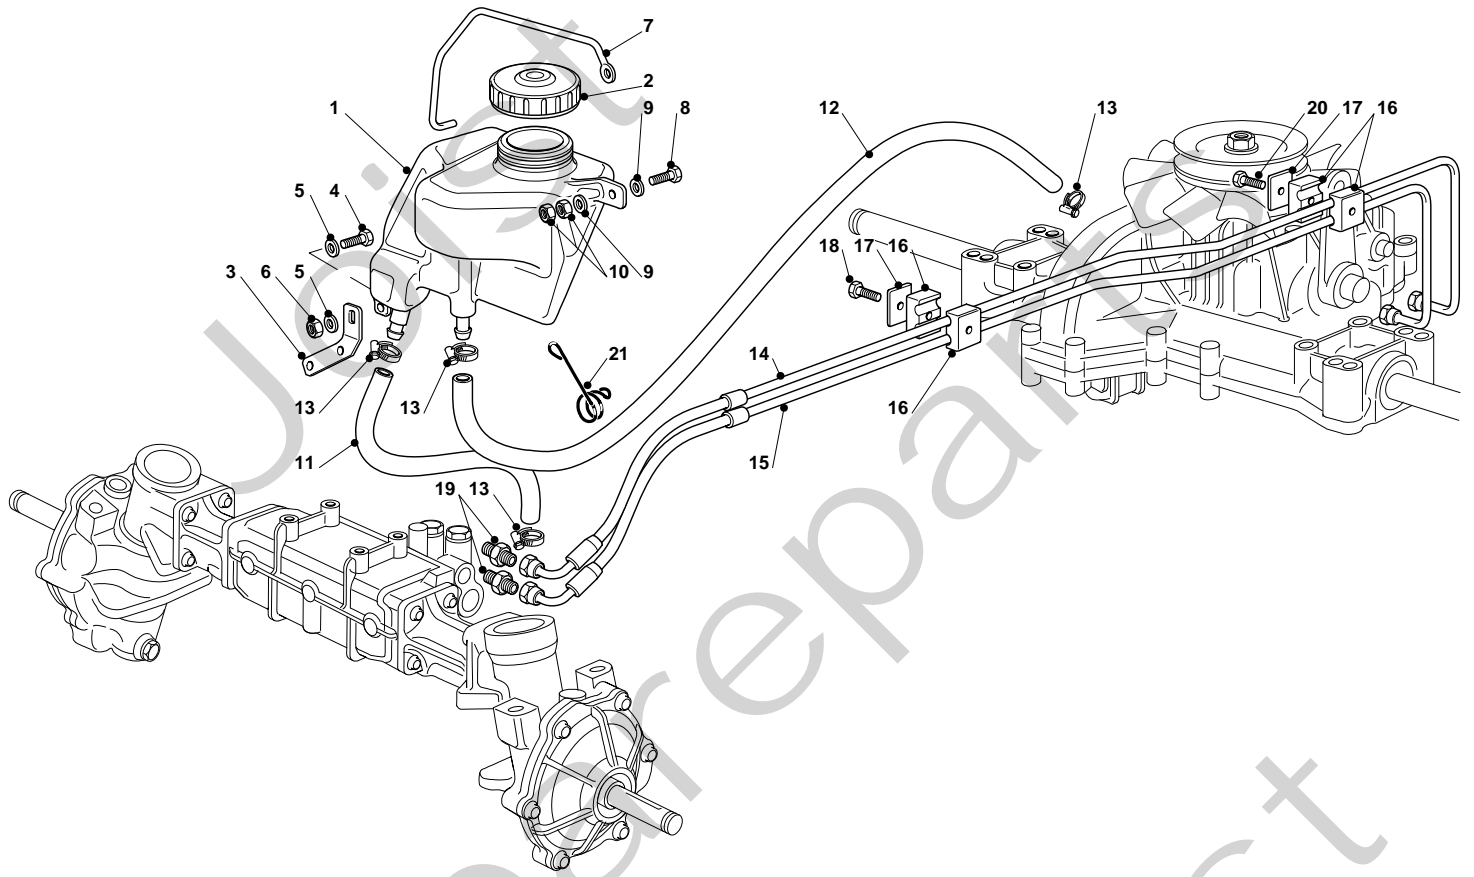

GRAND OVERLAND 4WD

GRAND OVERLAND 4WD

Pos. Fig.	Antal Quantity	Art No Part No	Benämning	Description	Anmärkning Notes
1	1	325735127/0	Tank	Tank	
2	1	125795002/0	Lock	Cap	
3	1	325755059/0	Fästvinkel	Bracket	
4	1	12789100/0	Skruv	Screw	
5	2	12521320/0	Bricka	Washer	
6	1	12154330/0	Mutter	Nut	
7	1	125600085/0	Skydd	Guard	
8	1	12789100/0	Skruv	Screw	
9	2	12521320/0	Bricka	Washer	
10	2	12154330/0	Mutter	Nut	
11	1	325869076/0	Vevstake	Connecting Tube	
12	1	325869077/0	Vevstake	Connecting Tube	
13	4	118375059/0	Fair Led	Fair Led	
14	1	382869200/1	Vevstake	Connecting Tube	
15	1	382869201/0	Vevstake	Connecting Tube	
16	4	325721000/0	Stöd	Support	
17	2	325547249/0	Trombocyt	Plate	
18	1	12689515/0	Skruv	Screw	
19	2	125651001/0	Tube Connection	Tube Connection	
20	1	12674700/0	Skruv	Screw	
21	1	25430239/1	Fjäder	Spring	