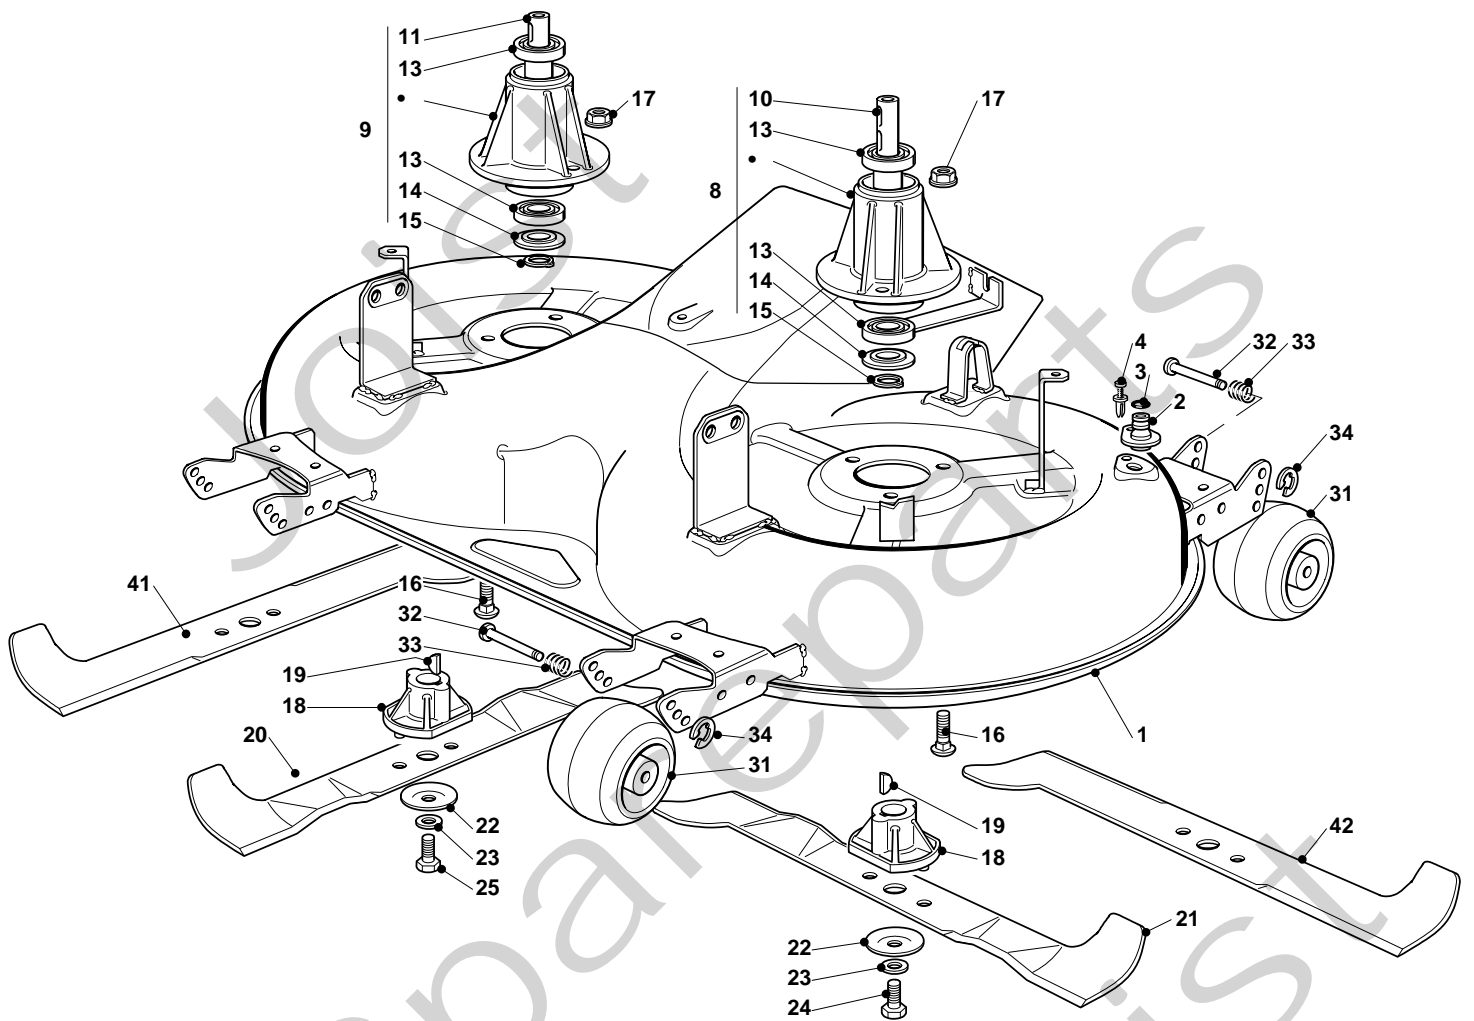

GRAND OVERLAND 4WD

GRAND OVERLAND 4WD

Pos. Fig.	Antal Quantity	Art No Part No	Benämning	Description	Anmärkning Notes
1	1	382564215/0	Cutting Plate Yellow	Cutting Plate Yellow	
2	2	25033060/0	Water Hose Connection	Water Hose Connection	
3	2	19035000/0	O-ring	Or Ring	
4	2	12500030/0	Rivet	Rivet	
8	1	82207200/1	Main Shaft Support	Main Shaft Support	
9	1	82207201/2	Fläns	Secondary Shaft Support	
10	1	25020800/1	Knivaxel	Main Blade Shaft	
11	1	25020801/2	Knivaxel	Secondary Blade Shaft	
13	4	19216032/0	Kullager	Bearing	
14	2	25160501/0	Dammskydd	Dust Cover	
15	2	12609260/0	Seeger	Seeger	
16	6	12818700/0	Skruv	Screw	
17	6	12154210/0	Mutter	Nut	
18	2	25463200/0	Knivfäste	Blade Hub	
19	2	12139100/0	Kil	Feather, Crankshaft Ø 22.2	
20	1	82004350/0	Kniv	Right Blade Mulching, Winged (Mod. 122)	
21	1	82004349/0	Kniv	Left Blade Mulching, Winged (Mod. 122)	
22	2	22160400/0	Dammskydd	Dust Cover	
23	2	12523080/0	Bricka	Washer	
24	1	12735694/0	Skruv	Screw	
25	1	12735695/1	Skruv	Screw	
31	4	182700004/0	Anti Scalp Wheel Ø 100	Anti Scalp Wheel Ø 100	
32	4	125510121/0	Stift	Pin	
33	4	22450115/0	Fjäder	Spring	
34	4	12000930/0	Avgasrör	Crown Fastener	
41	1	82004343/0	Kniv	Right Blade, Winged (Mod. 122)	
42	1	82004342/0	Kniv	Left Blade, Winged (Mod. 122)