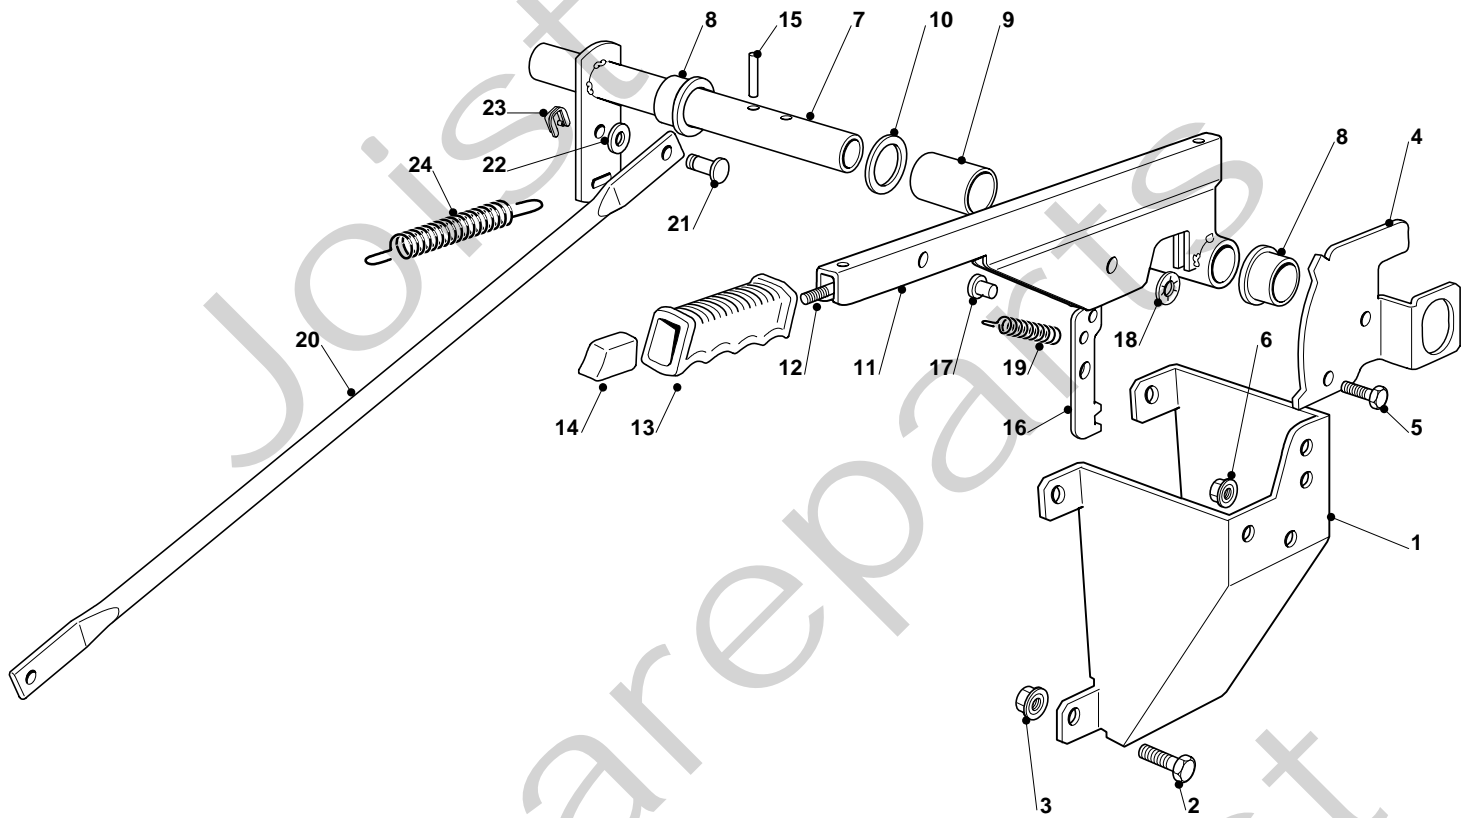

GRAND OVERLAND 4WD

GRAND OVERLAND 4WD

Pos. Fig.	Antal Quantity	Art No Part No	Benämning	Description	Anmärkning Notes
1	1	325785137/1	Stöd	Support	
2	4	12791011/0	Skruv	Screw	
3	4	12292102/0	Mutter	Nut	
4	1	325735521/0	Sector	Sector	
5	2	12793102/0	Skruv	Screw	
6	2	12293201/0	Mutter	Nut	
7	1	382000551/0	Axel	Axle	
8	2	22034523/0	Bussning	Bush	
9	1	25160025/0	Distans	Spacer	
10	1	22672153/0	Bricka	Washer	
11	1	382318241/0	Spak	Lever	
12	1	25033002/0	Länk	Rod	
13	1	25394504/1	Knopp	Knob	
14	1	25605000/1	Tryckring	Button	
15	2	12620206/0	Stift	Pin	
16	1	25470901/0	Dog	Dog	
17	1	25510011/0	Stift	Pin	
18	1	12604899/0	Låsbricka	Crown Fastener	
19	1	25430208/0	Fjäder	Spring	
20	1	325033077/0	Vevstake	Connecting Rod	
21	1	125510117/0	Stift	Pin	
22	1	25670011/0	Bricka	Washer	
23	7	12436050/0	Trombocyt	Plate	
24	1	25430218/0	Fjäder	Spring